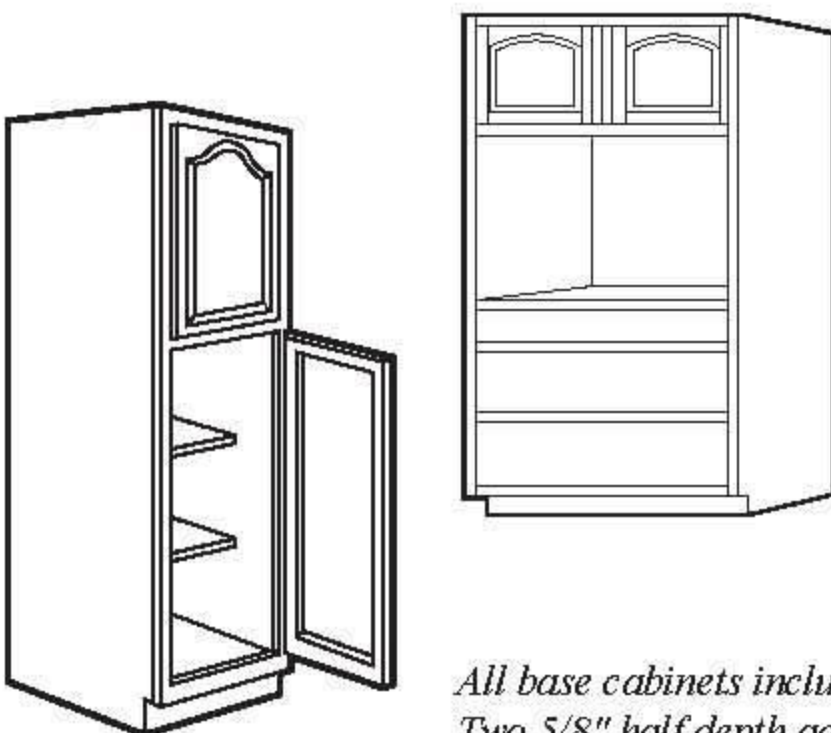

*Door is reversible.
All wall cabinets have two 5/8"
adjustable plywood shelves.
Start installation with a
corner wall cabinet, if kitchen has a corner.*

Wall Diagonal Corner

Item Number	Description	
005-898	WDC2430 - Wall Diagonal Corner 24" x 30" 1 Door (Door is Reversible)	260.13
111-1547	WDC2442 - Wall Diagonal Corner 24" x 42"	351.06
111-2138	WDC2730	330.00

*All base cabinets include finished toe kick.
May be used for a drop-in range.
Has two false drawer fronts and doors.*

Sink Base

Item Number	Description	
111-1565	SB24 - Sink Base 24"W x 24"D x 34 1/2"H - 2 Door	232.20
111-1555	SB27 - Sink Base 27"W x 12"D x 34 1/2"H - 2 Door	239.70
005-910	SB30 - Sink Base 30"W x 24"D x 34 1/2"H - 2 Door	254.85
111-1327	SB33 - Sink Base 33"W x 24"D x 34 1/2"H - 2 Door	277.92
005-911	SB36 - Sink Base 36"W x 24"D x 34 1/2"H - 2 Door	301.08
006-226	SB42 - Sink Base 42"W x 24"D x 34 1/2"H - 2 Door	334.59
111-1328	SB48 - Sink Base 48"W x 24"D x 34 1/2"H - 2 Door	402.15
111-2631	SB39	297.12

*All base cabinets include finished toe kick.
May be used for a drop-in range.
Includes 2 operable drawer units and four doors.*

Wide Sink Base

Item Number	Description	
005-912	SB60 - Sink Base 60"W x 24"D x 34 1/2"H 4 Door, 2 Drawer	480.30