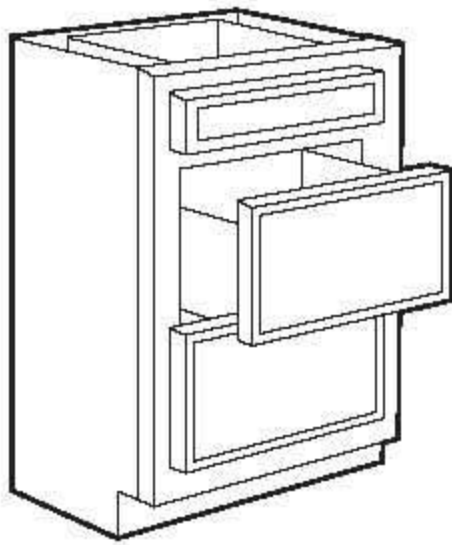

Deluxe Oak Kitchen Cabinetry

*Three drawers.
All base cabinets include
finished toe kick.*

Drawer Pack Base

Item Number	Description	
006-140	DB12 - Drawer Pack 12"W x 24"D x 34$\frac{1}{2}$"H – 3 Drawer	209.67
005-913	DB15 - Drawer Pack 15"W x 24"D x 34$\frac{1}{2}$"H – 3 Drawer	241.89
005-914	DB18 - Drawer Pack 18"W x 24"D x 34$\frac{1}{2}$"H – 3 Drawer	290.31
111-1329	DB21 - Drawer Pack 21"W x 24"D x 34$\frac{1}{2}$"H – 3 Drawer	326.64
111-0564	DB24 - Drawer Pack 24"W x 24"D x 34$\frac{1}{2}$"H – 3 Drawer	362.91
111-1330	DB30 - Drawer Pack 30"W x 24"D x 34$\frac{1}{2}$"H – 3 Drawer	459.51
111-2141	DB27	407.52

Base Diagonal Corner Frame

Item Number	Description	
111-1529	BDCF36K - Base Diagonal Frame 18$\frac{1}{2}$"W x 34$\frac{1}{2}$"H	122.37