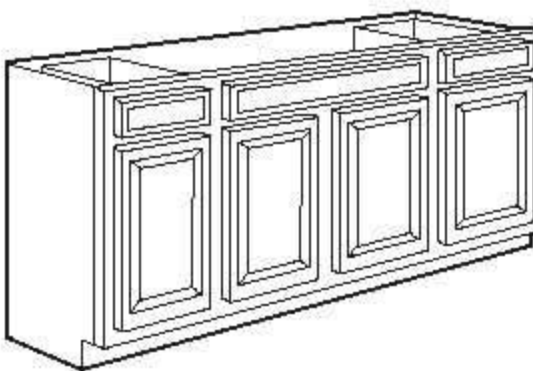

Lazy Susan

Item Number	Description	
005-900	LS3612 - Lazy Susan 36"W x 24"D x 34 $\frac{1}{2}$ "H 1 Bi-Fold Door	518.28
111-2094	LS3612S - Lazy Susan 36"W x 24"D x 34 $\frac{1}{2}$ "H 1 Bi-Fold Door, Full Shelf, No Revolving Shelf	508.47

*Door is reversible.
All wall cabinets have two 5/8"
adjustable plywood shelves.
Start installation with a
corner wall cabinet, if kitchen has a corner.*

Wall Diagonal Corner

Item Number	Description	
005-898	WDC2430 - Wall Diagonal Corner 24" x 30" 1 Door (Door is Reversible)	260.13
111-1547	WDC2442 - Wall Diagonal Corner 24" x 42"	351.06
111-2138	WDC2730	330.00

*All base cabinets include finished toe kick.
May be used for a drop-in range.
Has two false drawer fronts and doors.*

Sink Base

Item Number	Description	
111-1565	SB24 - Sink Base 24"W x 24"D x 34 1/2"H - 2 Door	232.20
111-1555	SB27 - Sink Base 27"W x 12"D x 34 1/2"H - 2 Door	239.70
005-910	SB30 - Sink Base 30"W x 24"D x 34 1/2"H - 2 Door	254.85
111-1327	SB33 - Sink Base 33"W x 24"D x 34 1/2"H - 2 Door	277.92
005-911	SB36 - Sink Base 36"W x 24"D x 34 1/2"H - 2 Door	301.08
006-226	SB42 - Sink Base 42"W x 24"D x 34 1/2"H - 2 Door	334.59
111-1328	SB48 - Sink Base 48"W x 24"D x 34 1/2"H - 2 Door	402.15
111-2631	SB39	297.12