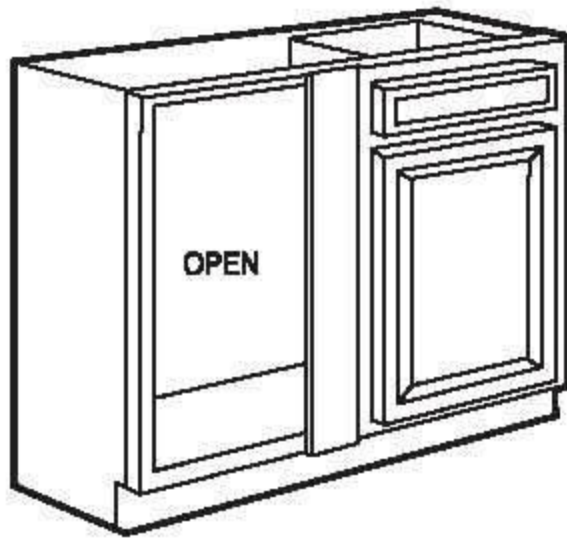

Deluxe Oak Kitchen Cabinetry

One 5/8" adjustable half depth plywood shelf.
All base cabinets include finished toe kick.
Door is reversible.
Manufactured size 36" - Minimum Pull 43" - Maximum Pull 47"

Base Blind Corner

Item Number	Description	
005-901	BBC3639 - Blind Corner - 36"W x 24"D x 34 1/2"H 1 Door, 1 Drawer	327.48
111-2142	BBC3336 33X24X34 1/2	316.89