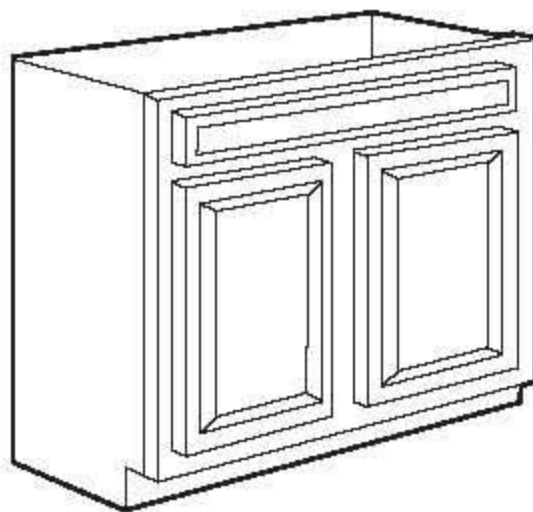

Lazy Susan

Item Number	Description	
005-900	LS3612 - Lazy Susan 36"W x 24"D x 34 $\frac{1}{2}$ "H 1 Bi-Fold Door	518.28
111-2094	LS3612S - Lazy Susan 36"W x 24"D x 34 $\frac{1}{2}$ "H 1 Bi-Fold Door, Full Shelf, No Revolving Shelf	508.47

*Door is reversible.
All wall cabinets have two 5/8"
adjustable plywood shelves.
Start installation with a
corner wall cabinet, if kitchen has a corner.*

Wall Diagonal Corner

Item Number	Description	
005-898	WDC2430 - Wall Diagonal Corner 24" x 30" 1 Door (Door is Reversible)	260.13
111-1547	WDC2442 - Wall Diagonal Corner 24" x 42"	351.06
111-2138	WDC2730	330.00