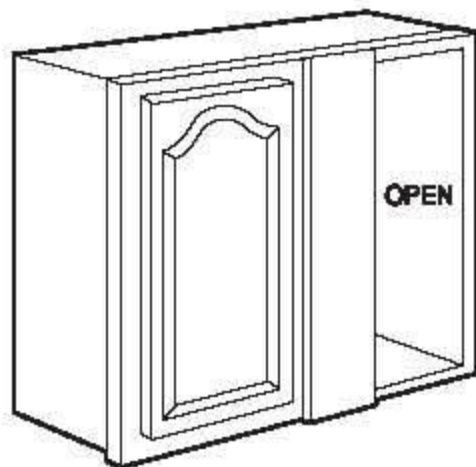

One 5/8" adjustable half depth plywood shelf. All base cabinets include finished toe kick.

Double Door Base

Item Number	Description	
005-906	B24 - Base 24"W x 24"D x 34 1/2"H - 2 Door, 1 Drawer	257.01
005-907	B27 - Base 27"W x 24"D x 34 1/2"H - 2 Door, 2 Drawer	289.59
005-908	B30 - Base 30"W x 24"D x 34 1/2"H - 2 Door, 2 Drawer	302.91
111-0424	B33 - Base 33"W x 24"D x 34 1/2"H - 2 Door, 2 Drawer	313.26
005-909	B36 - Base 36"W x 24"D x 34 1/2"H - 2 Door, 2 Drawer	331.92
111-1564	B42 - Base 42"W x 24"D x 34 1/2"H - 2 Door, 2 Drawer	373.35
111-2140	B48	438.63

Double Glass Doors

Item Number	Description	
111-2051	WGD2130 - Wall 21"W x 30"H x 12"D - 2 Glass Doors	188.70
111-2139	WGD2430	201.60

Deluxe Oak Kitchen Cabinetry

*Three drawers.
All base cabinets include
finished toe kick.*

Drawer Pack Base

Item Number	Description	
006-140	DB12 - Drawer Pack 12"W x 24"D x 34 $\frac{1}{2}$ "H – 3 Drawer	209.67
005-913	DB15 - Drawer Pack 15"W x 24"D x 34 $\frac{1}{2}$ "H – 3 Drawer	241.89
005-914	DB18 - Drawer Pack 18"W x 24"D x 34 $\frac{1}{2}$ "H – 3 Drawer	290.31
111-1329	DB21 - Drawer Pack 21"W x 24"D x 34 $\frac{1}{2}$ "H – 3 Drawer	326.64
111-0564	DB24 - Drawer Pack 24"W x 24"D x 34 $\frac{1}{2}$ "H – 3 Drawer	362.91
111-1330	DB30 - Drawer Pack 30"W x 24"D x 34 $\frac{1}{2}$ "H – 3 Drawer	459.51
111-2141	DB27	407.52

Base Diagonal Corner Frame

Item Number	Description	
111-1529	BDCF36K - Base Diagonal Frame 18 $\frac{1}{2}$ "W x 34 $\frac{1}{2}$ "H	122.37

Microwave Oven Shelf

Item Number	Description	
111-0447	MWO302418 - Microwave Oven Shelf 30"W x 24"D x 18"H	171.72
111-2144	MWO3018PM 30"W X 12"D X 18"H	159.42