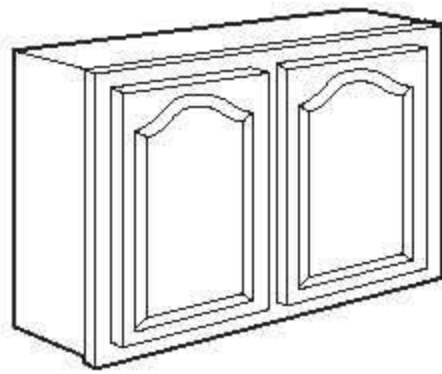

*(Door is Reversible)

All wall cabinets have two 5/8" adjustable plywood shelves. Door is reversible.

Single Door Base

Item Number	Description	
006-171	B09 - Base 09"W x 24"D x 34½"H - 1 Door, 1 Drawer	129.42
005-902	B12 - Base 12"W x 24"D x 34½"H - 1 Door, 1 Drawer	146.85
005-903	B15 - Base 15"W x 24"D x 34½"H - 1 Door, 1 Drawer	177.69
005-904	B18 - Base 18"W x 24"D x 34½"H - 1 Door, 1 Drawer	204.93
005-905	B21 - Base 21"W x 24"D x 34½"H - 1 Door, 1 Drawer	240.09

*5/8" adjustable half depth plywood shelf.
All base cabinets include finished toe kick*

All wall cabinets have two 5/8" adjustable plywood shelves.

Double Door Wall

Item Number	Description	
005-889	W2430 - Wall 24"W x 30"H x 12"D - 2 Door	195.60
005-890	W2730 - Wall 27"W x 30"H x 12"D - 2 Door	221.13
005-891	W3030 - Wall 30"W x 30"H x 12"D - 2 Door	229.98
111-0422	W3330 - Wall 33"W x 30"H x 12"D - 2 Door	245.94
005-892	W3630 - Wall 36"W x 30"H x 12"D - 2 Door	262.71
006-589	W4230 - Wall 42"W x 30"H x 12"D - 2 Door	298.86
111-0492	W2442 - Wall 24"W x 42"H x 12"D - 2 Door	273.87
111-0493	W2742 - Wall 27"W x 42"H x 12"D - 2 Door	309.57
111-0494	W3042 - Wall 30"W x 42"H x 12"D - 2 Door	321.99
111-1861	W3342 - Wall 33"W x 42"H x 12"D - 2 Door	329.97
111-1540	W3642 - Wall 36"W x 42"H x 12"D - 2 Door	354.60
131-2137	W4830	349.74

One 5/8" adjustable half depth plywood shelf. All base cabinets include finished toe kick.

Double Door Base

Item Number	Description	
005-906	B24 - Base 24"W x 24"D x 34 1/2"H - 2 Door, 1 Drawer	257.01
005-907	B27 - Base 27"W x 24"D x 34 1/2"H - 2 Door, 2 Drawer	289.59
005-908	B30 - Base 30"W x 24"D x 34 1/2"H - 2 Door, 2 Drawer	302.91
111-0424	B33 - Base 33"W x 24"D x 34 1/2"H - 2 Door, 2 Drawer	313.26
005-909	B36 - Base 36"W x 24"D x 34 1/2"H - 2 Door, 2 Drawer	331.92
111-1564	B42 - Base 42"W x 24"D x 34 1/2"H - 2 Door, 2 Drawer	373.35
111-2140	B48	438.63