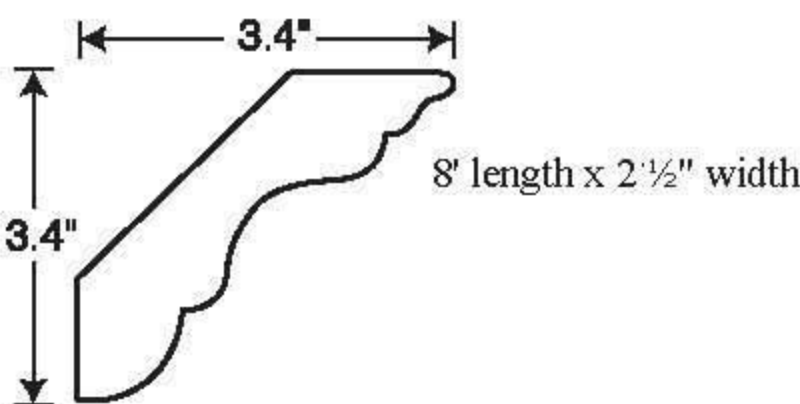

Toe Kick and Valances

Item Number	Description	
005-915	TK8 - 8" Toe Kick 96"L x 4 1/2"H x 5/8" Thick	23.94
005-916	VAS36 - 36" Sculptured Valance 36"W x 4 1/2"H x 5/8" Thick	22.83
005-917	VAS48 - 48" Sculptured Valance 48"W x 4 1/2"H x 5/8" Thick	28.50
005-918	VA36 - 36" Straight Valance 36"W x 3"H x 5/8" Thick	37.98
111-1584	VAS30 - 30" Sculptured Valance 30"	15.99
111-2229	VA30 - Solid	15.21