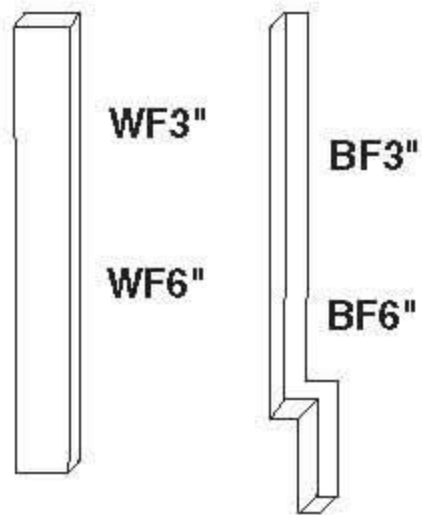

(Line art may not reflect exact specifications.)

Wall Filler Strip

Item Number	Description	
005-919	WF3 - Wall Filler 3"W x 30H" x 5/8" Thick	10.62
111-0592	WF6-Wall Filler 6"W x 30H" x 5/8" Thick	21.24
111-1331	WF342-Wall Filler 3"W x 42H" x 5/8" Thick	14.85
111-1585	WF642-Wall Filler 6"W x 42H" x 5/8" Thick	27.51
111-2148	WF330	17.98
111-2149	WF630	18.93
111-2150	WF384	51.54
111-2151	WF684	107.19

Base Filler

Item Number	Description	
005-960	BF3 - Base Filler 3"W x 34 1/2"H x 5/8" Thick	20.82
111-0591	BF6-Base Filler 6"W x 34 1/2"H x 5/8" Thick	41.67