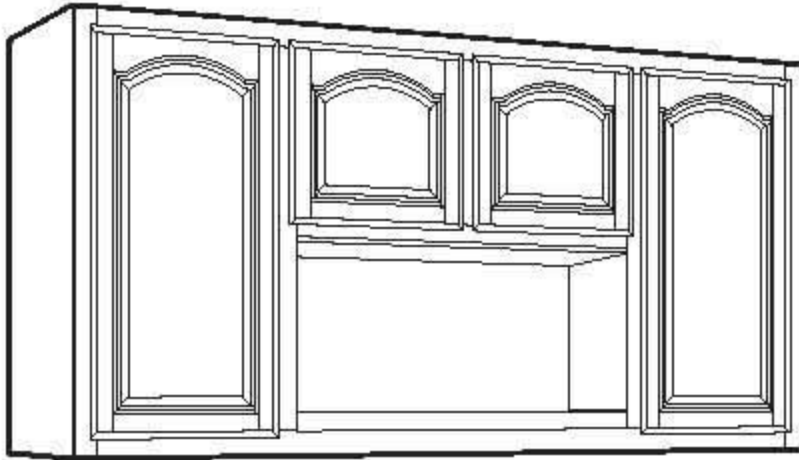

Deluxe Oak Kitchen Cabinetry

Item Number	Description	
111-0495	W6030-OPEN - Wall 60"W x 30"H x 12"D - 4 Door	394.74
006-592	W6030 - Wall 60"W x 30"H x 12"D - 4 Door	427.38